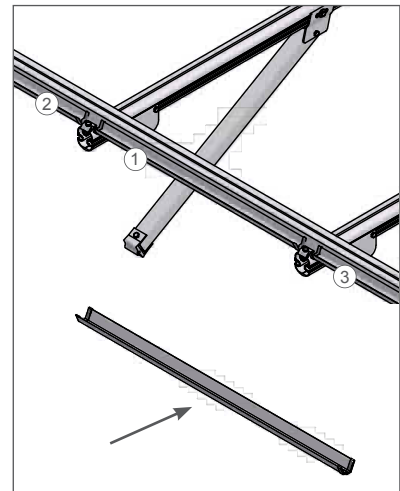

Our team will be happy to assist you with any specific inquiries!
Further information and our declaration of guarantee at www.schletter.com.au

*in accordance with our General Terms and Conditions of Sale and Supply (www.schletter.com.au/AGB)
Subject to changes and/or technical modifications.